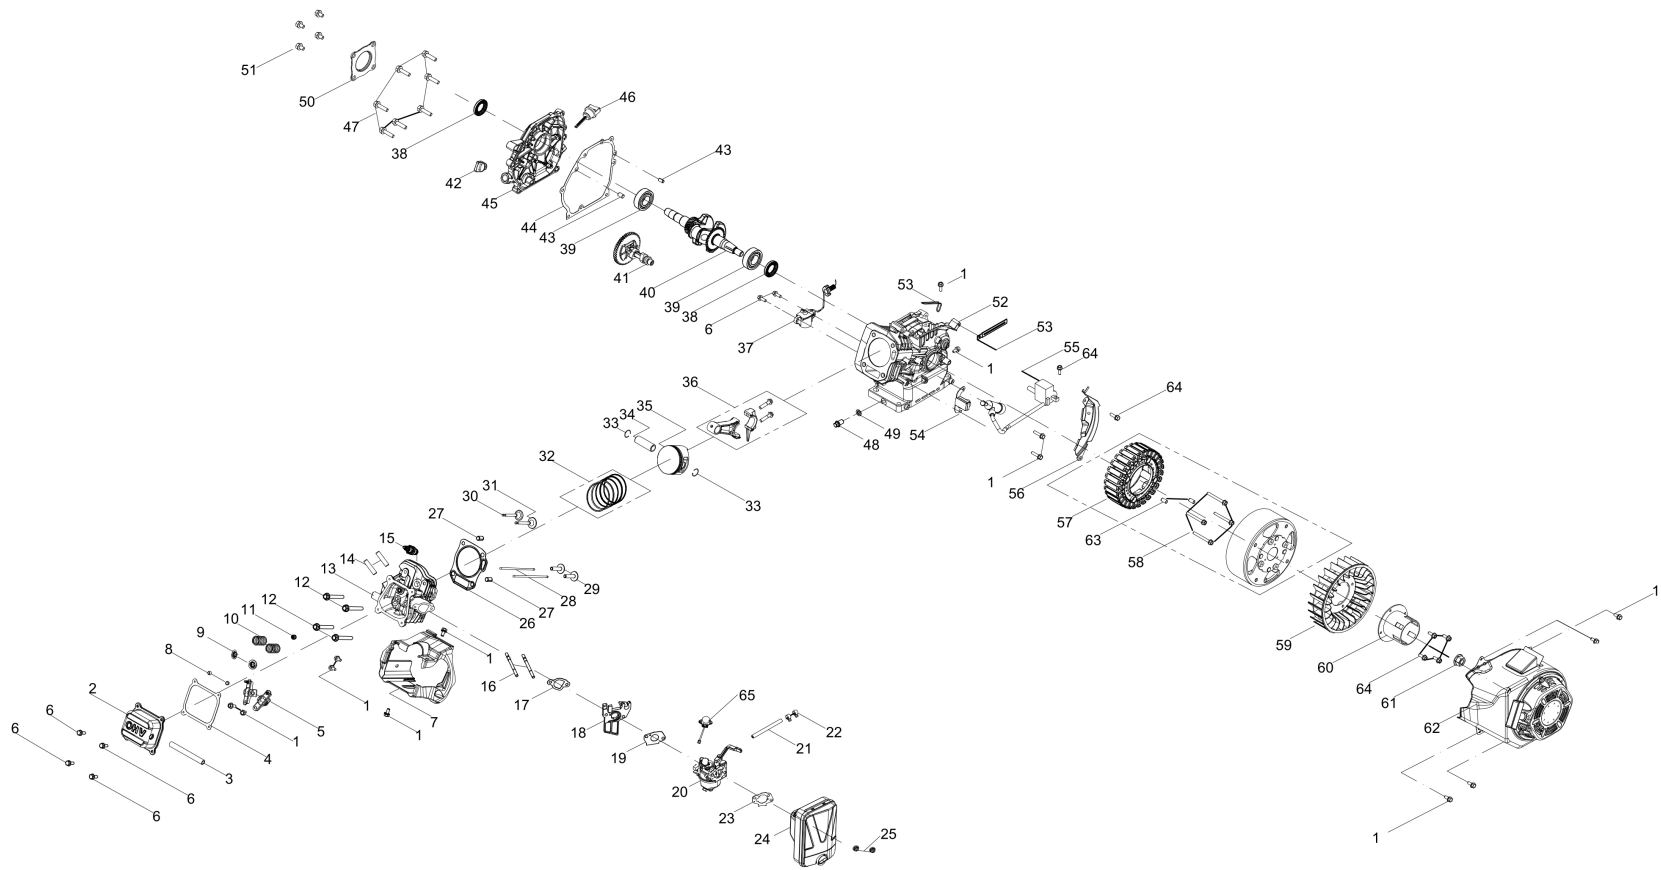

No.	Part Code	Description	QTY.
1	110807031	Bolt	14
2	100200023	Cylinder head cover assembly	1
3	107300012	Exhaust Pipe	1
4	100400019	cylinder head cover gasket	1
5	102600011	Rocker arm combination	2
6	110807041	Bolt	6
7	100600022	shroud	1
8	103200002	Valve rotator	2
9	103000003	Exhaust Valve spring seat	2
10	102700004	Valve spring	2
11	101600024	Oil seal	1
12	110808176	Bolt	4
13	100300043	Cylinder head comp	1
14	110823006	Stud Bolt	2
15	100100011	Spark plug	1
16	110823003	Stud Bolt	2
17	105300005	Insulator Gasket	1
18	104900031	Carburetor Insulator	1
19	105200005	Carburetor gasket	1
20	104600216	Carburetor assy	1
21	107210001	Oil Tube	150
22	107400001	Clamp	2
23	104700077	Aircleaner Assy	1
24	105500005	Air cleaner gasket	1
25	110902008	Nut	2
26	100500026	Cylinder head gasket	1
27	112200004	Dowel pin	2
28	103300012	Push Rod	2
29	103500004	Valve lifter	2
30	102900032	Exhaust Valve	1
31	102800033	Intake Valve	1
32	102400026	Piston ring set	1
33	112300002	Piston pin clip	2

No.	Part Code	Description	QTY.
34	102500003	Piston pin	1
35	102200039	Piston	1
36	102300007	Connecting rod assy	1
37	101500003	oil sensor	1
38	101600005	Oil seal	2
39	111700003	Bearing	2
40	102100123	Crankshaft comp	1
41	103600036	Camshaft assy	1
42	101800001	Oil Plug	1
43	112200006	Dowel pin	2
44	101900007	Case cover packing	1
45	100800041	Crankcase cover assy	1
46	101700002	Oil level cap assy	1
47	110807111	Bolt	7
48	110807002	Drain Bolt	2
49	111302019	Plain Washer	2
50	100800052	Cover plate for crankcase cover	1
51	110807146	Bolt	4
52	100700095	Crankcase assy	1
53	106600005	Clip	2
54	116900003	Trigger	1
55	105900038	Ignition coil assy	1
56	109500001	Lower shield	1
57	107800233	Alterntor	1
58	110807043	Bolt	4
59	106200024	impeller	1
60	105700019	Starter pulley	1
61	110902002	Nut	1
62	110500678	Recoil Starter Assy	1
63	112200009	Dowel pin	2
64	110807013	Bolt	6
65	113400032	Step Motor	1