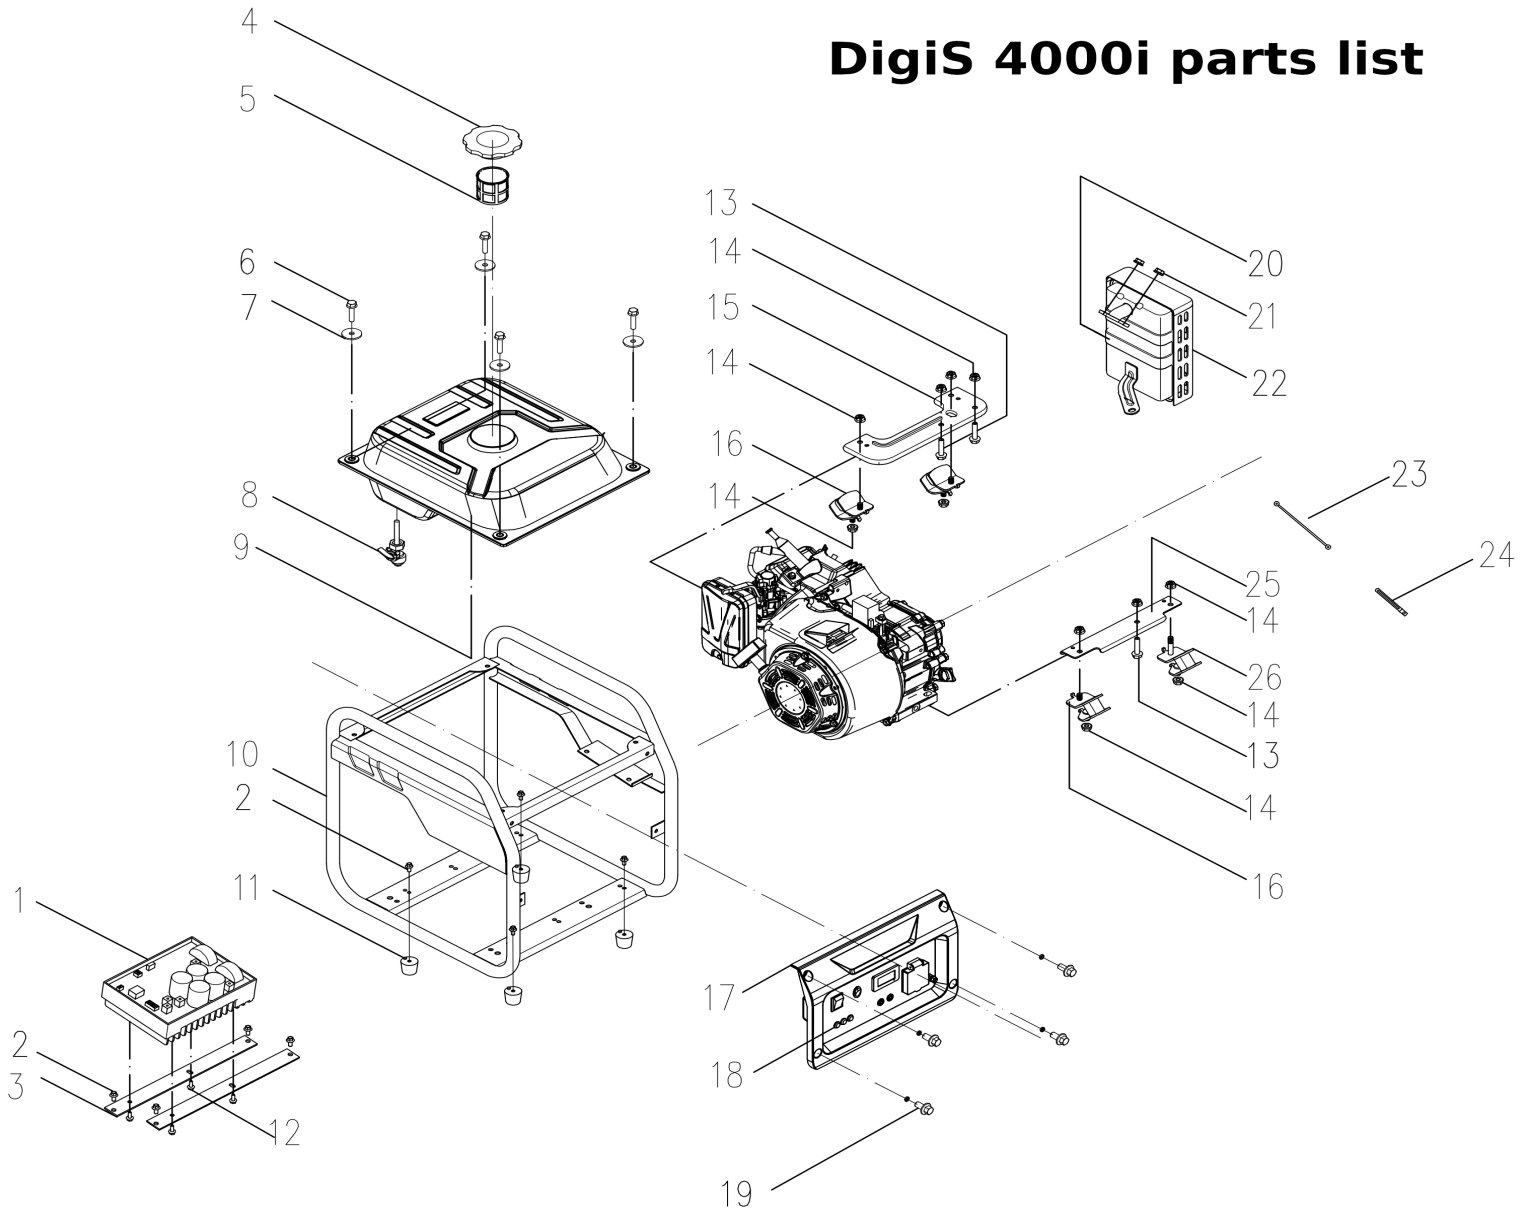

DigiS 4000i parts list

No.	Part Code	Description	QTY.
1	114200041	Inverter	1
2	110807041	Bolt	8
3	114220001	Inverter mounting bracket	2
4	108810006	Fuel Tank Cap	1
5	108820011	Fuel Tank filter	1
6	110807011	Bolt	4
7	111302041	Plain Washer	4
8	108900005	Fuel switch	1
9	188100534	Fuel Tank	1
10	108400394	Frame	1
11	108700001	Shock-absorbing rubber pad	4
12	110808064	Bolt	4
13	110807105	Bolt	3
14	110902007	Nut	11
15	108420033	Baseplate-1	1
16	108600025	Shock mount	3
17	112600036	Panel rear cover	1
18	108302214	Control Panel Assy	1
19	110807050	Bolt	4
20	105400005	Muffler Gasket	1
21	110901003	Nut	2
22	188200105	Muffler	1
23	118300009	Ground wire	1
24	107000004	ribbon	3
25	108420034	Baseplate-2	1
26	108600024	Shock mount	1

No.	Part Code	Description	QTY.
1	110807031	Bolt	14
2	100200023	Cylinder head cover assembly	1
3	107300012	Exhaust Pipe	1
4	100400019	cylinder head cover gasket	1
5	102600011	Rocker arm combination	2
6	110807041	Bolt	6
7	100600022	shroud	1
8	103200002	Valve rotator	2
9	103000003	Exhaust Valve spring seat	2
10	102700004	Valve spring	2
11	101600024	Oil seal	1
12	110808176	Bolt	4
13	100300043	Cylinder head comp	1
14	110823006	Stud Bolt	2
15	100100011	Spark plug	1
16	110823003	Stud Bolt	2
17	105300005	Insulator Gasket	1
18	104900031	Carburetor Insulator	1
19	105200005	Carburetor gasket	1
20	104600216	Carburetor assy	1
21	107210001	Oil Tube	150
22	107400001	Clamp	2
23	104700077	Aircleaner Assy	1
24	105500005	Air cleaner gasket	1
25	110902008	Nut	2
26	100500026	Cylinder head gasket	1
27	112200004	Dowel pin	2
28	103300012	Push Rod	2
29	103500004	Valve lifter	2
30	102900032	Exhaust Valve	1
31	102800033	Intake Valve	1
32	102400026	Piston ring set	1
33	112300002	Piston pin clip	2